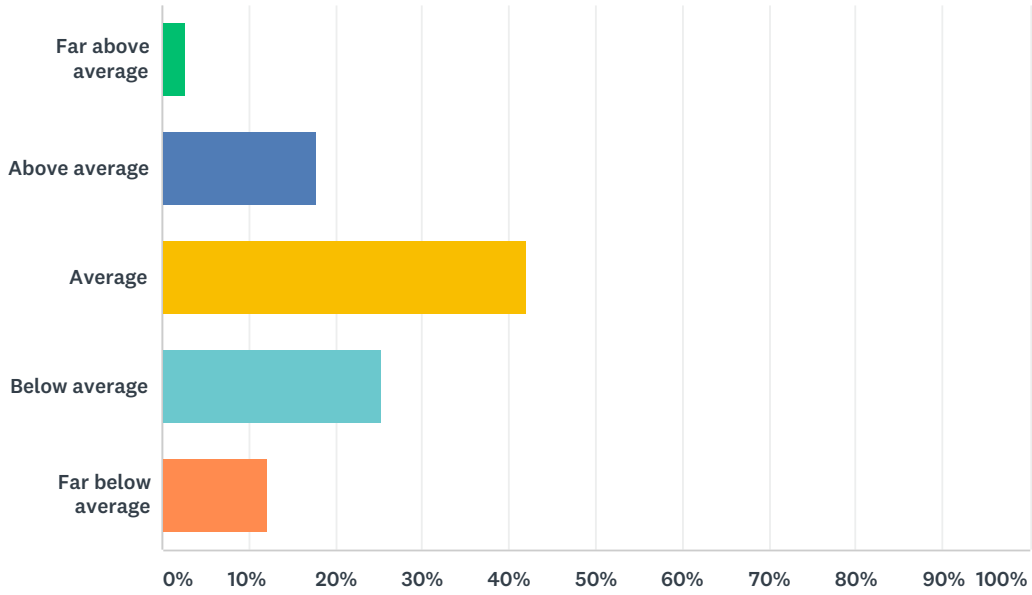

Q5 How would you rate the current collection company?

Answered: 331 Skipped: 0

ANSWER CHOICES	RESPONSES	
Far above average	2.72%	9
Above average	17.82%	59
Average	41.99%	139
Below average	25.38%	84
Far below average	12.08%	40
TOTAL		331