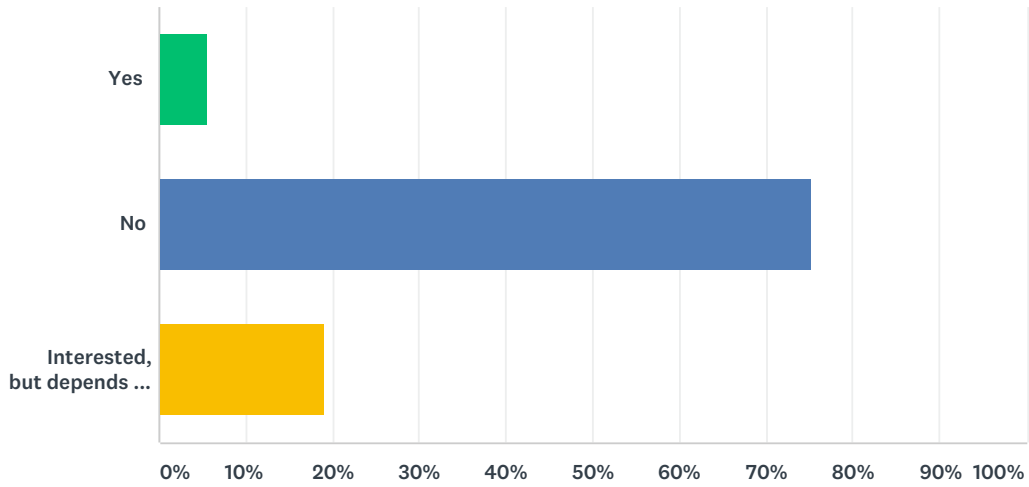

Q2 Consideration may be given to returning to dual stream recycling vs. single stream as we currently have, which do you prefer?

Answered: 328 Skipped: 3

ANSWER CHOICES	RESPONSES	
Dual Stream Recycling	14.63%	48
Single Stream Recycling	49.70%	163
Doesn't matter	35.67%	117
TOTAL		328

Q3 Consideration may be given to reducing the trash collection to one day per week, which do you prefer?

Answered: 330 Skipped: 1

ANSWER CHOICES	RESPONSES	
One day per week	21.21%	70
Two days per week	47.27%	156
Doesn't matter	31.52%	104
TOTAL		330

Q4 Would you be interested in food waste composting pick-up for an additional per month charge

Answered: 331 Skipped: 0

ANSWER CHOICES	RESPONSES	
Yes	5.74%	19
No	75.23%	249
Interested, but depends on the charge.	19.03%	63
TOTAL		331