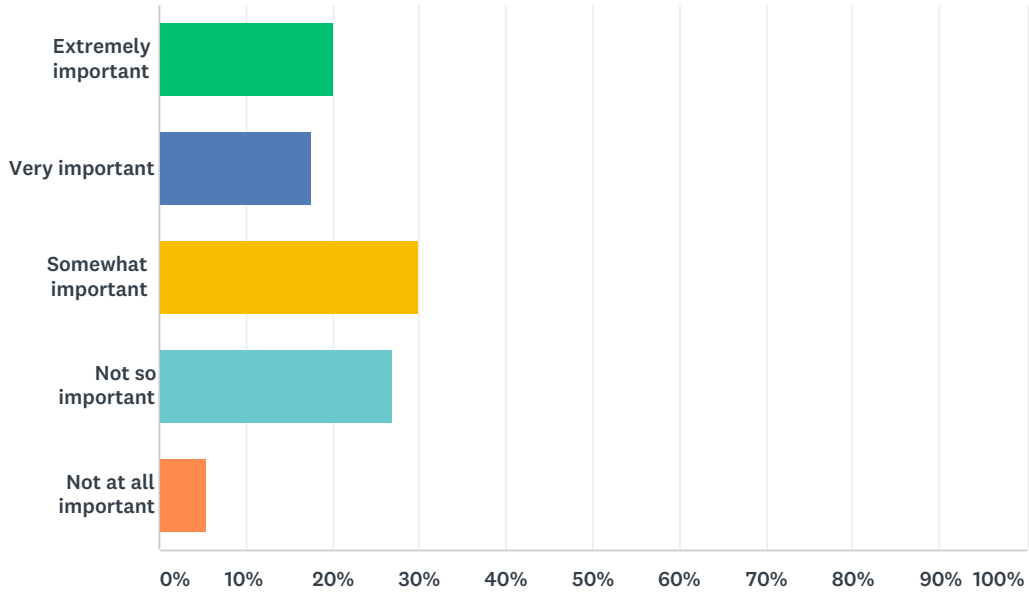

Q1 How important is year round yard waste collection?

Answered: 330 Skipped: 1

ANSWER CHOICES	RESPONSES	
Extremely important	20.00%	66
Very important	17.58%	58
Somewhat important	30.00%	99
Not so important	26.97%	89
Not at all important	5.45%	18
TOTAL		330