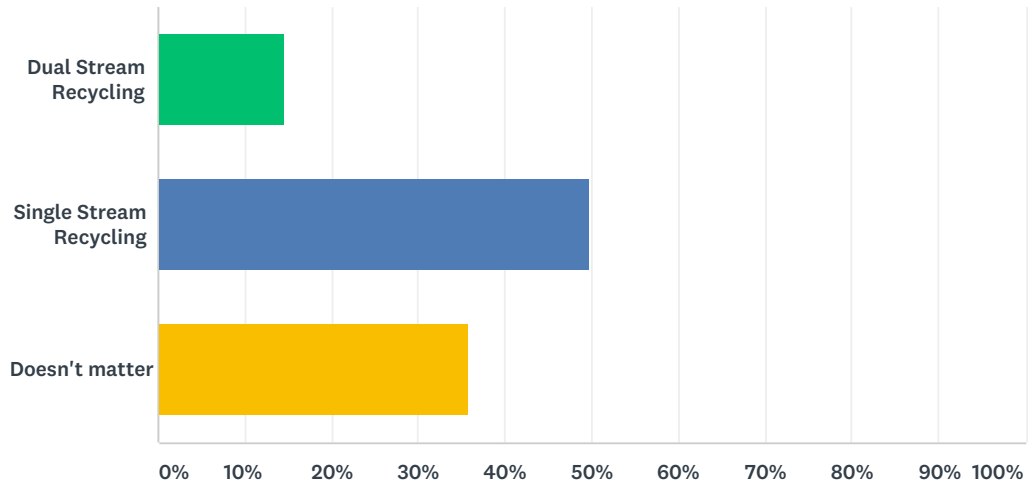

Q1 How important is year round yard waste collection?

Answered: 330 Skipped: 1

ANSWER CHOICES	RESPONSES	
Extremely important	20.00%	66
Very important	17.58%	58
Somewhat important	30.00%	99
Not so important	26.97%	89
Not at all important	5.45%	18
TOTAL		330

Q2 Consideration may be given to returning to dual stream recycling vs. single stream as we currently have, which do you prefer?

Answered: 328 Skipped: 3

ANSWER CHOICES	RESPONSES	
Dual Stream Recycling	14.63%	48
Single Stream Recycling	49.70%	163
Doesn't matter	35.67%	117
TOTAL		328