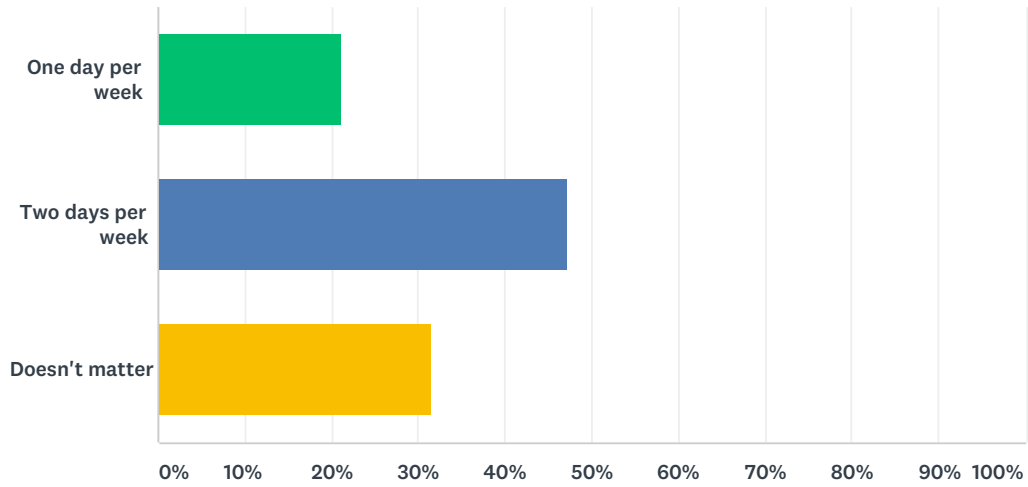

Q1 How important is year round yard waste collection?

Answered: 330 Skipped: 1

ANSWER CHOICES	RESPONSES	
Extremely important	20.00%	66
Very important	17.58%	58
Somewhat important	30.00%	99
Not so important	26.97%	89
Not at all important	5.45%	18
TOTAL		330

Q2 Consideration may be given to returning to dual stream recycling vs. single stream as we currently have, which do you prefer?

Answered: 328 Skipped: 3

ANSWER CHOICES	RESPONSES	
Dual Stream Recycling	14.63%	48
Single Stream Recycling	49.70%	163
Doesn't matter	35.67%	117
TOTAL		328

Q3 Consideration may be given to reducing the trash collection to one day per week, which do you prefer?

Answered: 330 Skipped: 1

ANSWER CHOICES	RESPONSES	
One day per week	21.21%	70
Two days per week	47.27%	156
Doesn't matter	31.52%	104
TOTAL		330