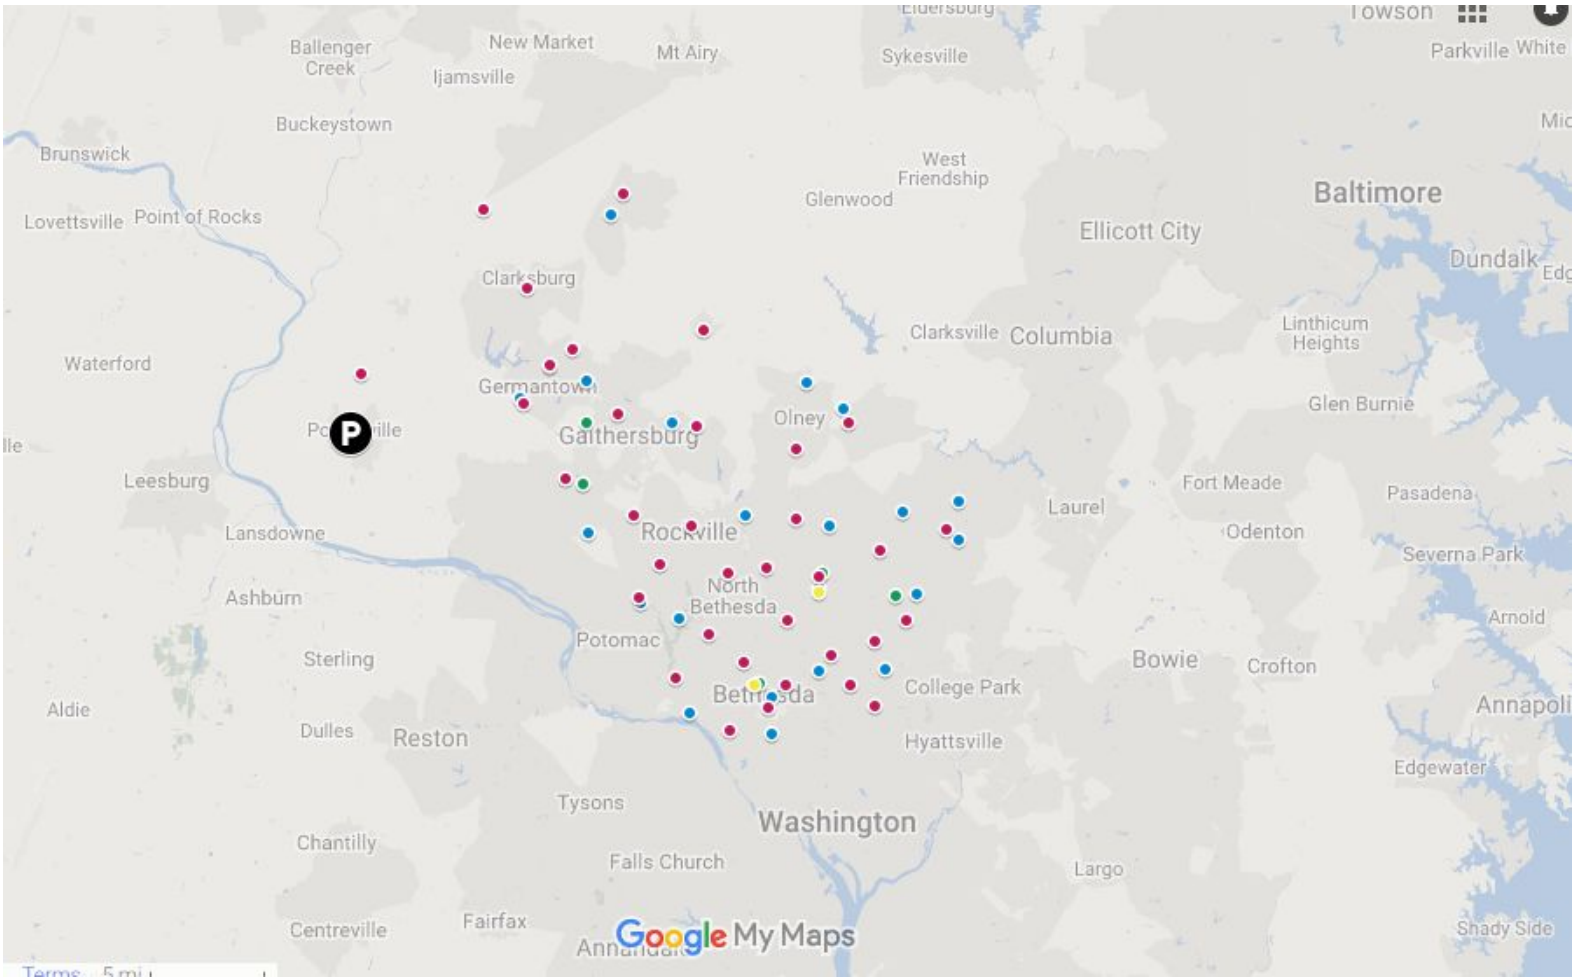

MONTGOMERY COUNTY SERVICES MAP

LEGEND

- Rescue Stations
- Community Centers
- Fire Stations
- Police Stations
- Pooleville